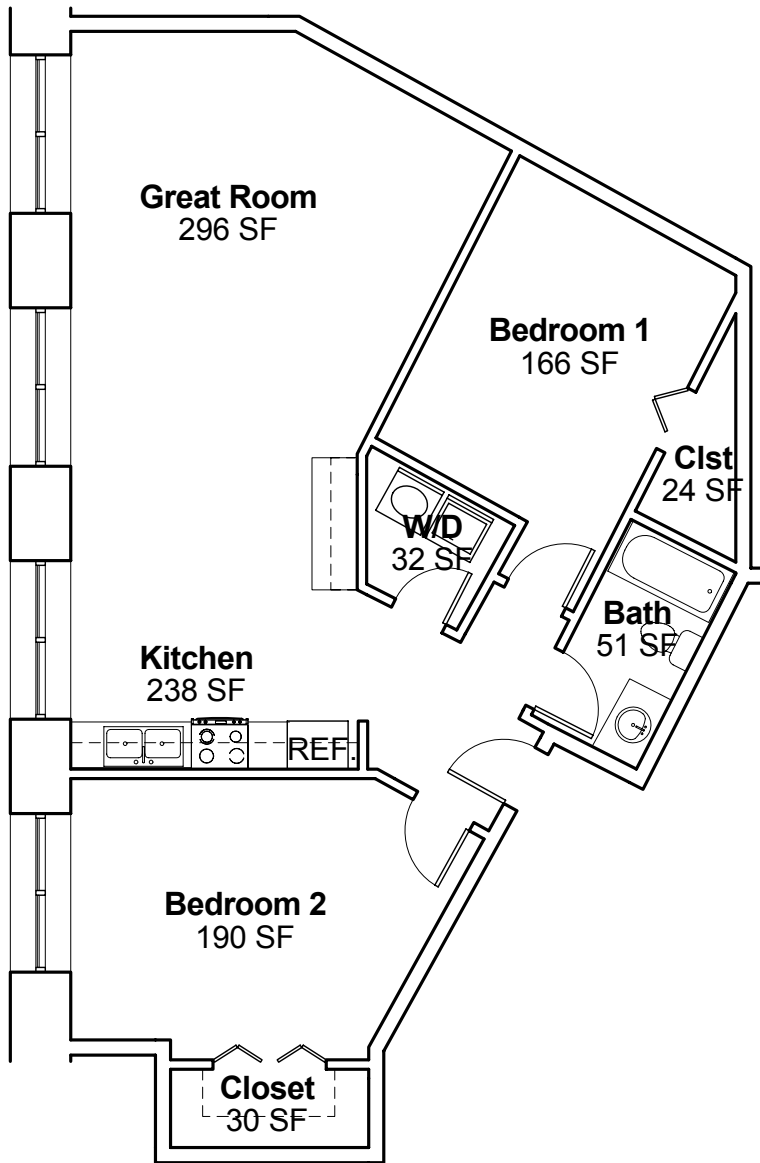

201 Smythe Street p | (864) 232-0850
Greenville, SC 29611 f | (864) 232-0177
e | leasealoft@bellsouth.net
w | theloftsofgreenville.com

Houston Hines

Size 2 Bedroom / 1 Bath
1100 ft²

Additional Information

Levels 1-4
Orientation East
Phase One
Units 116, 216, 316, 416