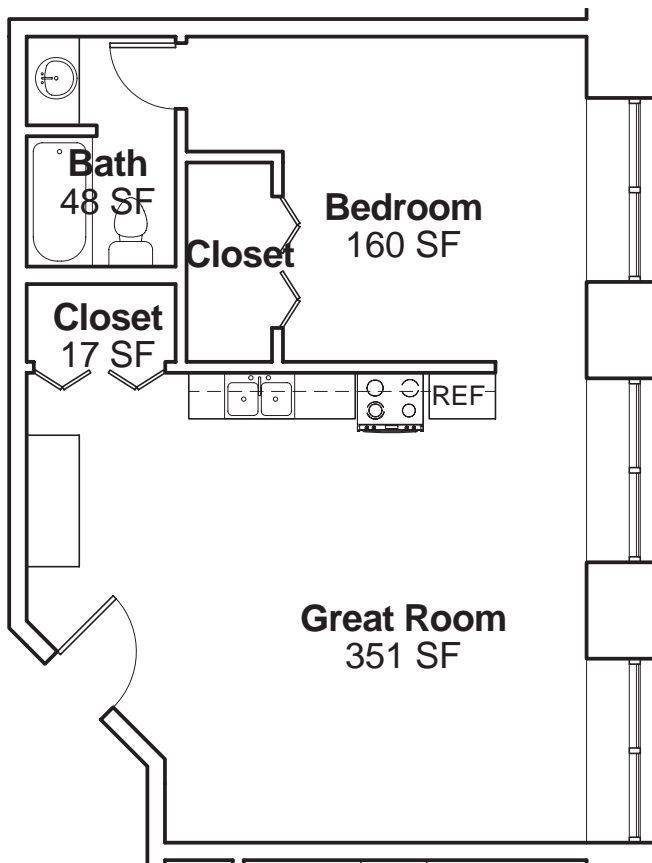

201 Smythe Street p | (864) 232-0850
Greenville, SC 29611 f | (864) 232-0177
e | leasealoft@bellsouth.net
w | theloftsofgreenville.com

Stone

Size 1 Bedroom / 1 Bath
659 ft²

Additional Information

Levels 3 - 4
Orientation West
Phase Two
Units 240, 340 & 440