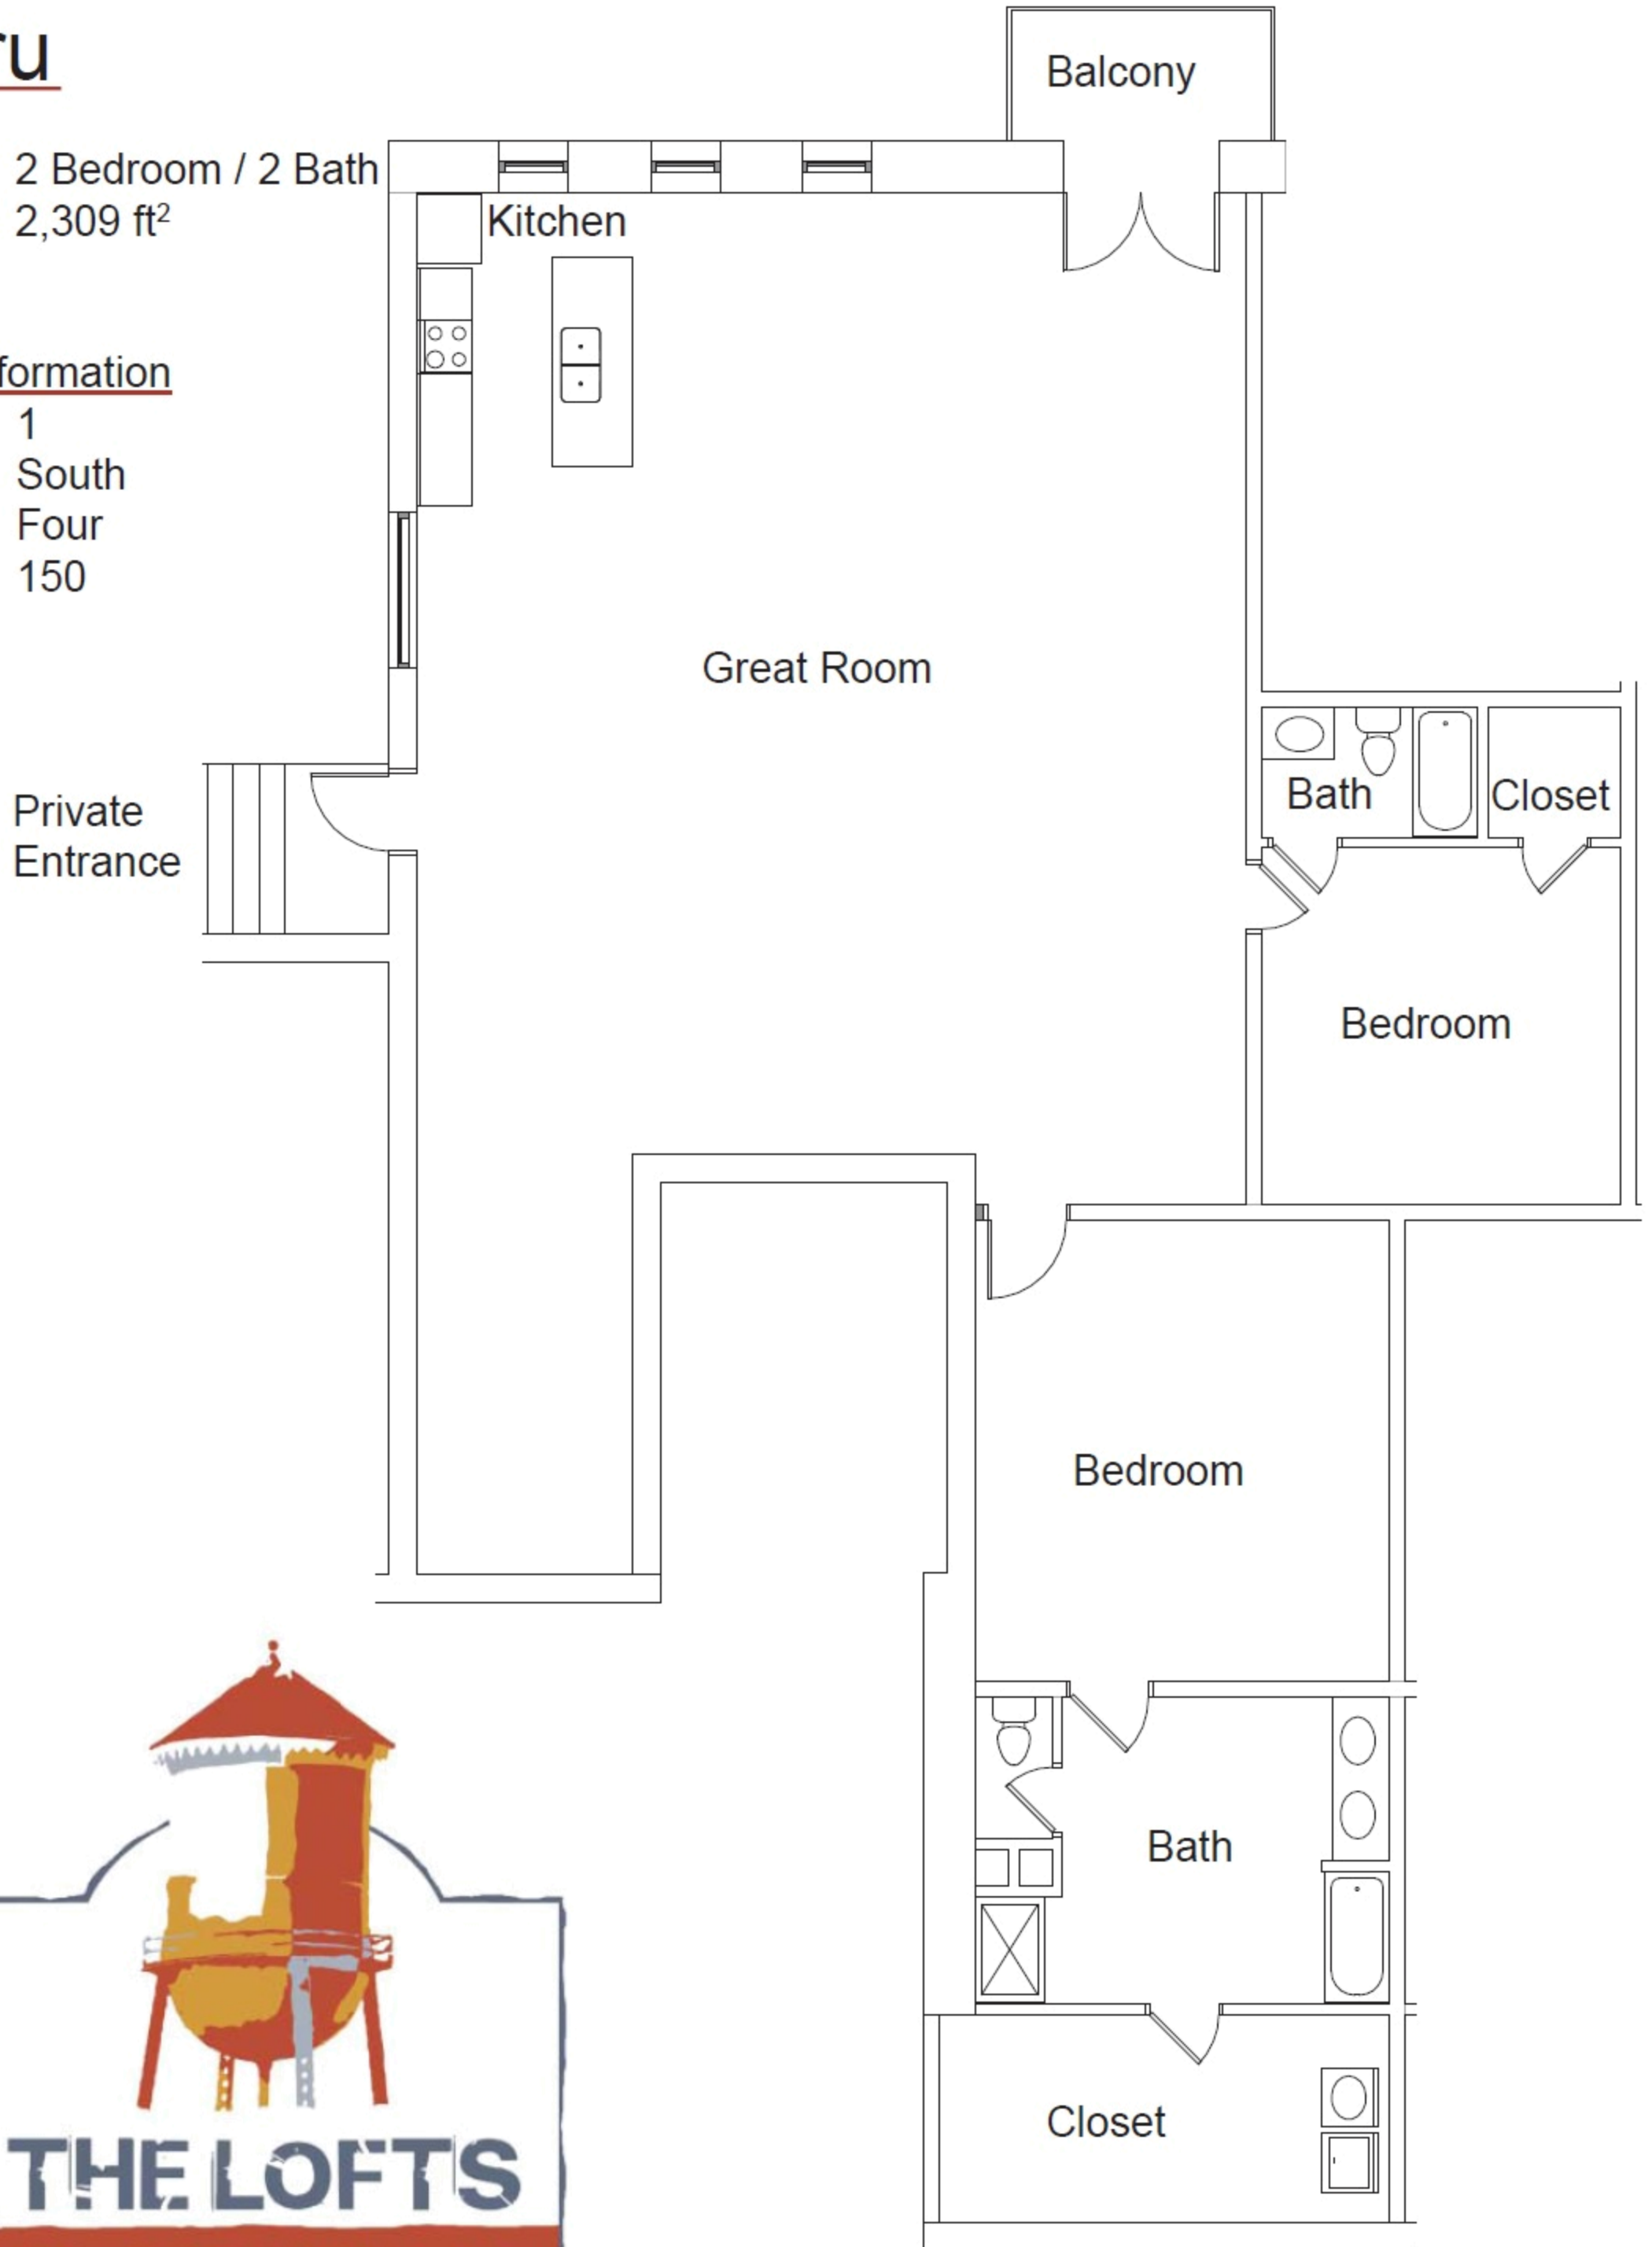

Pettigru

Size 2 Bedroom / 2 Bath
2,309 ft²

Additional Information

Level 1
Orientation South
Phase Four
Unit 150

201 Smythe Street p | (864) 232-0850
Greenville, SC 29611 f | (864) 232-0177
e | leasealoft@bellsouth.net
w | theloftsofgreenville.com

* Due to the build-out of an existing structure, floor plans may not show some interior differences, including but not limited to, support beams, bathroom layout, kitchen countertops / cabinets, square footage, and existence of skylight cutouts in master bedroom / kitchen, and loft storage space.