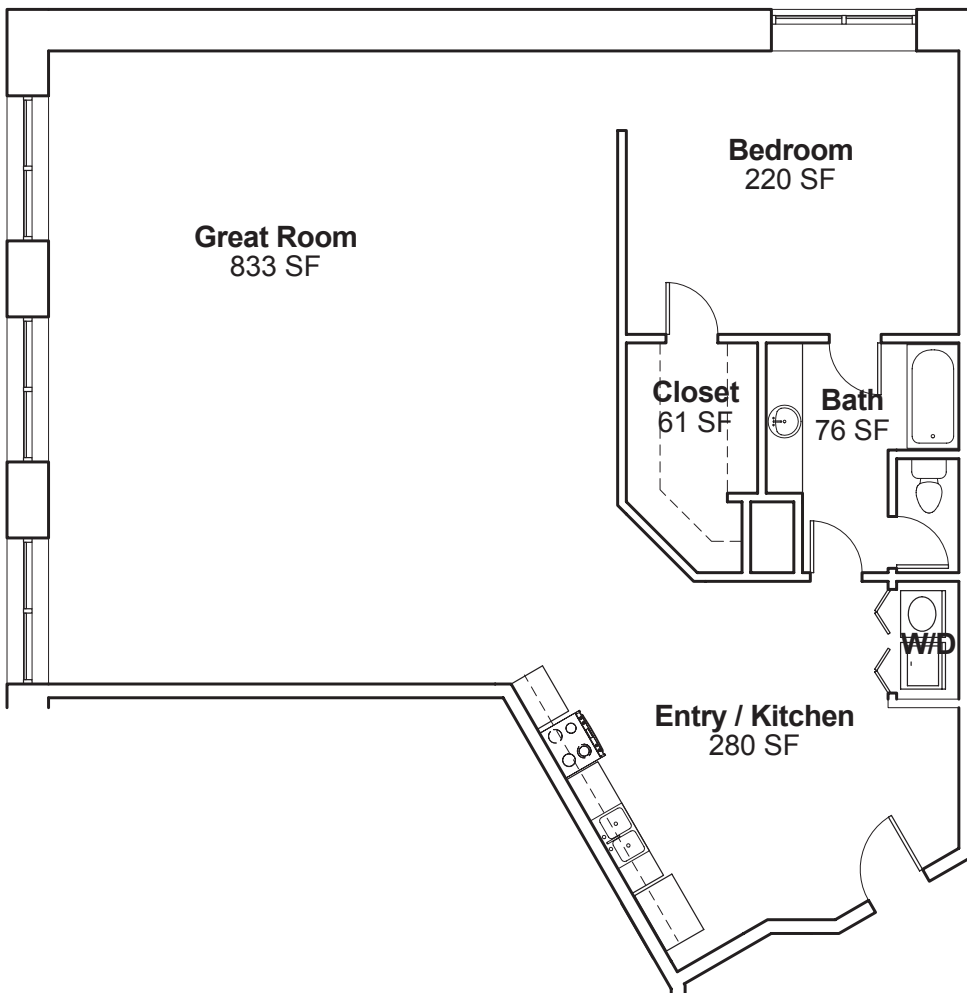

Wayne Oates

Size 1 Bedroom / 1 Bath
1563 ft²

Additional Information

Level 1
Orientation South / East
Phase Three
Units 2

201 Smythe Street p | (864) 232-0850
Greenville, SC 29611 f | (864) 232-0177
e | leasealoft@bellsouth.net
w | theloftsofgreenville.com

* Due to the build-out of an existing structure, floor plans may not show some interior differences, including but not limited to, support beams, bathroom layout, kitchen countertops / cabinets, square footage, and existence of skylight cutouts in master bedroom / kitchen, and loft storage space.