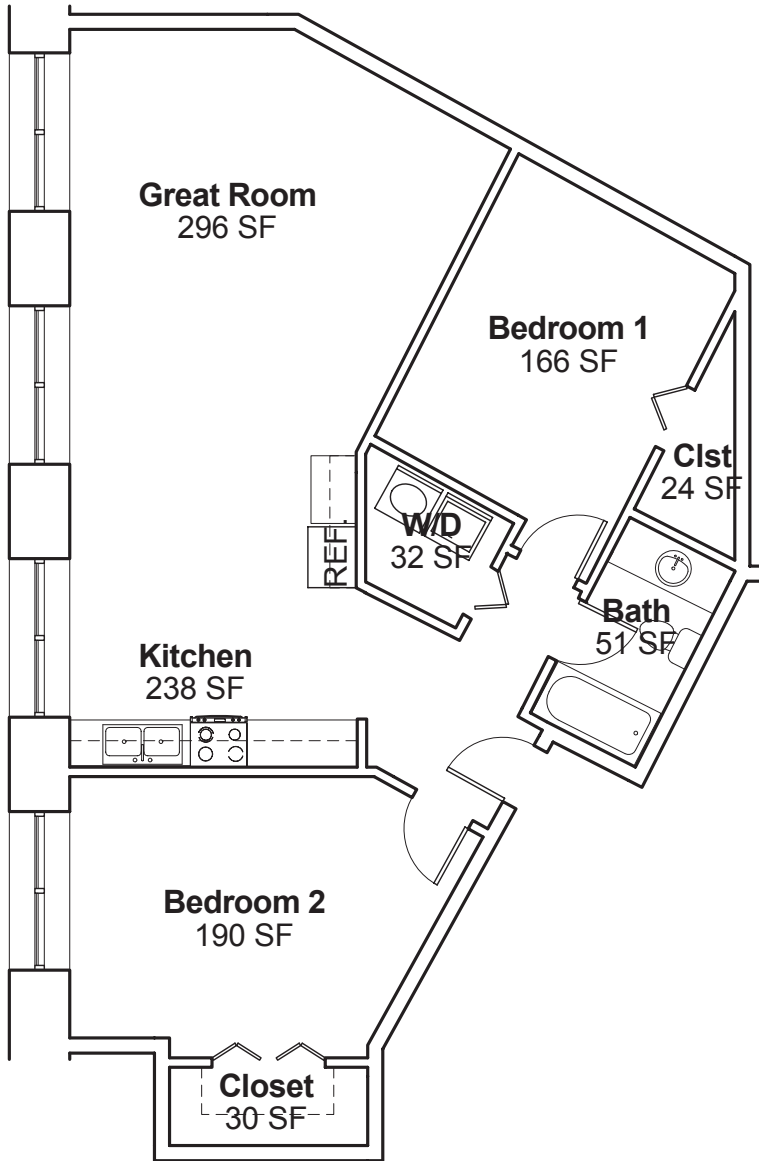

201 Smythe Street p | (864) 232-0850
 Greenville, SC 29611 f | (864) 232-0177
 e | leasealoft@bellsouth.net
 w | theloftsofgreenville.com

Houston Hines

Size 2 Bedroom / 2 Bath
 1100 ft²

Additional Information

Levels 1-4
 Orientation East
 Phase One
 Units 116, 216, 316, 416

* Due to the build-out of an existing structure, floor plans may not show some interior differences, including but not limited to, support beams, bathroom layout, kitchen countertops / cabinets, square footage, and existence of skylight cutouts in master bedroom / kitchen, and loft storage space.